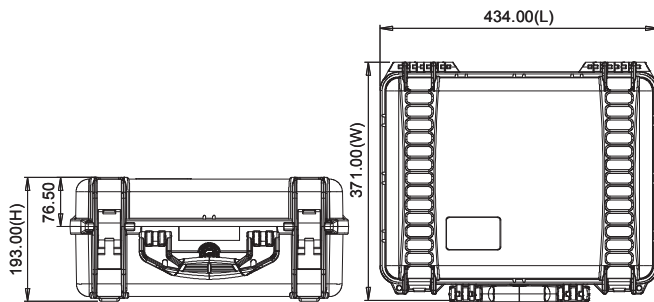

TECHNICAL FEATURES

Dimension:

internal dimension 409x306x175(mm) - 16.10x12.05x6.89(in)
external dimension 434x371x193(mm) - 17.09x14.61x7.60(in)

Weight:

3,14kg - 6.92lbs

Temperature rating:

Minimum -40°C -40°F Maximum +80°C +176°F